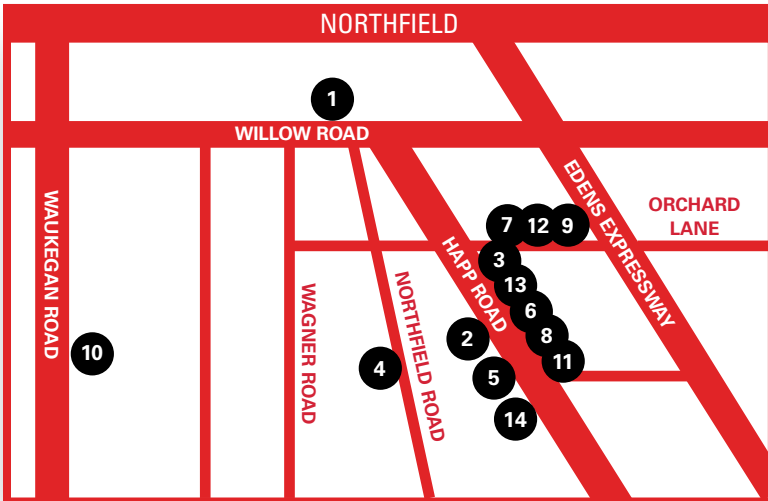

WEST ELM DISTRICT

- | | |
|----------------------------|---|
| 1. 501 Local | 12. Good Grapes |
| 2. 1920TheTravel Store | 13. Grand Food Center |
| 3. Arch | 14. Jimoto |
| 4. Athene | 15. Noah's Ark Pet Supply |
| 5. Avli | 16. Scissors Edge Salon |
| 6. Bunny & Babe | 17. Smith's Men's Store |
| 7. Chestnut Street Flowers | 18. The Book Stall |
| 8. Evereve | 19. The Classic Stitch |
| 9. Fizz & Pop | 20. Valentina |
| 10. Frances Heffernan | 21. Winnetka Northfield Public Library District |
| 11. Fred's Garage | |

Continued on the next page➤

The Winnetka-
Northfield-Glencoe
Chamber of
Commerce presents

the
45th
annual

RED INVITATION

Shop local. Dine local.
Support Local.

SUNDAY
DECEMBER 8, 2024

INDIAN HILL DISTRICT

- | | |
|--------------------------------------|---------------------------|
| 1. John Plunkett Interiors | 4. Shabahang Royal Carpet |
| 2. Marco Roma Pizzeria | |
| 3. MassageTherapy Center of Winnetka | |

NORTHFIELD

- | | |
|---------------------------------|-------------------------------------|
| 1. Bess Hardware & Sports | 8. Peachtree Place and Little Peach |
| 2. Children's Gift Shop | 9. Taco Nano |
| 3. ENAZ | 10. Teddie Kossof Salon Spa |
| 4. Heritage Trail Mercantile | 11. The Bar Method |
| 5. Hofherr Meat Co. | 12. The Canvasback |
| 6. Lori's Designer Shoes | 13. The Happ Inn Bar & Grill |
| 7. Metamorphosis Salon & Medspa | 14. Wags on Willow |

GLENCOE

- | | |
|-----------------------------|-----------------------------|
| 1. Anne Loucks Gallery | 8. Reach Yoga & Boutique |
| 2. BlackSheep General Store | 9. The Wild Child Toy Store |
| 3. Grand Food Center | 10. Three Twelve Tudor |
| 4. Hudson Grace | 11. Valentina |
| 5. Mi-te Print | 12. LuxLab |
| 6. North Shore Exchange | |
| 7. Olsky Jewelers | |