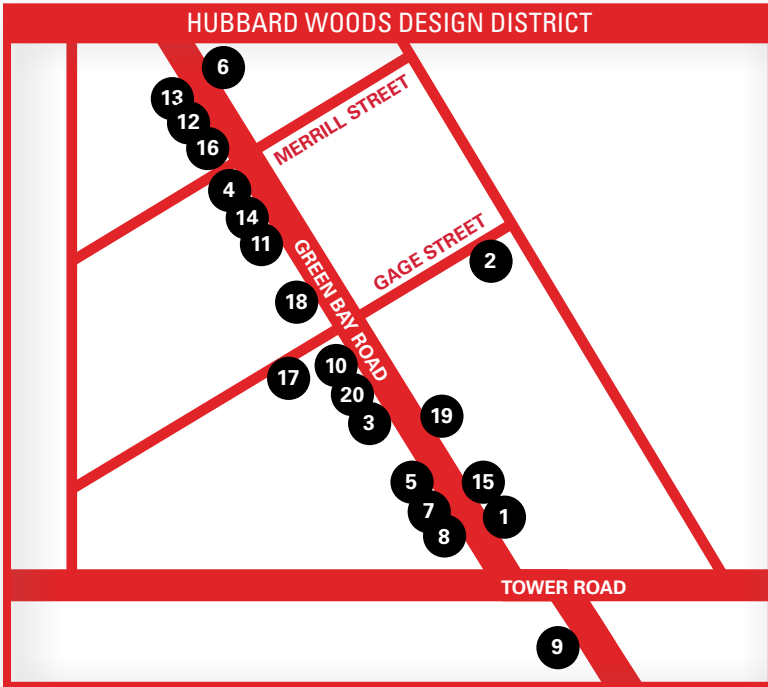

The Winnetka-
Northfield-Glencoe
Chamber of
Commerce presents

the
45th
annual

RED INVITATION

Shop local. Dine local.
Support Local.

SUNDAY
DECEMBER 8, 2024

HUBBARD WOODS DESIGN DISTRICT

1. Alchemy and Cloth	11. Material Possessions
2. The Bellows Shoppe	12. Mattie M.
3. Bedside Manor LTD	13. Phototronics
4. Doyle Opticians	14. Randoons
5. Eversee Boutique Eyecare	15. Robin Thomas Design Gallery
6. Guanajuato Mexican Restaurant & Tequila Bar	16. Selleria Veneta
7. H. Marion Framing Studio	17. Serena & Lily Winnetka
8. Hewn Winnetka	18. Styles & Smiles
9. Kameo Vintage	19. Towne & Oak
10. KMK Luxury Consignment	20. Wellyhaus

WEST ELM DISTRICT