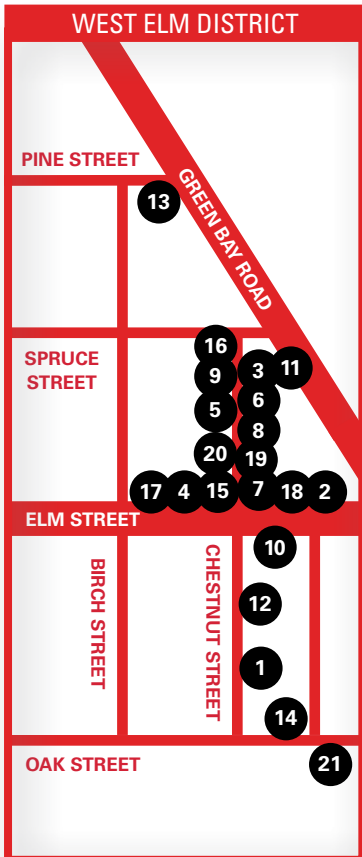

WEST ELM DISTRICT

- | | |
|----------------------------|---|
| 1. 501 Local | 12. Good Grapes |
| 2. 1920TheTravel Store | 13. Grand Food Center |
| 3. Arch | 14. Jimoto |
| 4. Athene | 15. Noah's Ark Pet Supply |
| 5. Avli | 16. Scissors Edge Salon |
| 6. Bunny & Babe | 17. Smith's Men's Store |
| 7. Chestnut Street Flowers | 18. The Book Stall |
| 8. Evereve | 19. The Classic Stitch |
| 9. Fizz & Pop | 20. Valentina |
| 10. Frances Heffernan | 21. Winnetka Northfield Public Library District |
| 11. Fred's Garage | |

EAST ELM DISTRICT

- | | |
|------------------------|------------------|
| 1. 60's Beauty Lash | 6. Mandarin Home |
| 2. Anne Loucks Gallery | 7. Maze Home |
| 3. Bashy Bash | 8. Sara Campbell |
| 4. Blowdry Boutique | |
| 5. J. McLaughlin | |

NORTHFIELD

- | | |
|---------------------------------|-------------------------------------|
| 1. Bess Hardware & Sports | 8. Peachtree Place and Little Peach |
| 2. Children's Gift Shop | 9. Taco Nano |
| 3. ENAZ | 10. Teddie Kossof Salon Spa |
| 4. Heritage Trail Mercantile | 11. The Bar Method |
| 5. Hofherr Meat Co. | 12. The Canvasback |
| 6. Lori's Designer Shoes | 13. The Happ Inn Bar & Grill |
| 7. Metamorphosis Salon & Medspa | 14. Wags on Willow |

GLENCOE

- | | |
|-----------------------------|-----------------------------|
| 1. Anne Loucks Gallery | 8. Reach Yoga & Boutique |
| 2. BlackSheep General Store | 9. The Wild Child Toy Store |
| 3. Grand Food Center | 10. Three Twelve Tudor |
| 4. Hudson Grace | 11. Valentina |
| 5. Mi-te Print | 12. LuxLab |
| 6. North Shore Exchange | |
| 7. Olsky Jewelers | |