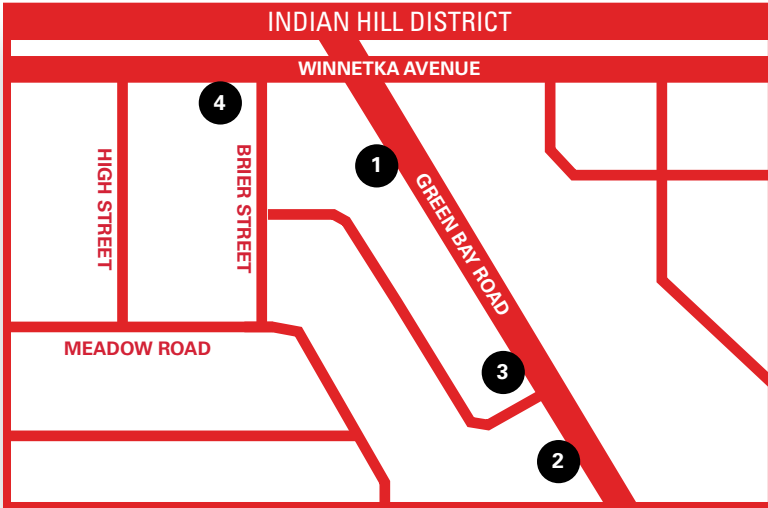

WEST ELM DISTRICT

- | | |
|----------------------------|---|
| 1. 501 Local | 12. Good Grapes |
| 2. 1920TheTravel Store | 13. Grand Food Center |
| 3. Arch | 14. Jimoto |
| 4. Athene | 15. Noah's Ark Pet Supply |
| 5. Avli | 16. Scissors Edge Salon |
| 6. Bunny & Babe | 17. Smith's Men's Store |
| 7. Chestnut Street Flowers | 18. The Book Stall |
| 8. Evereve | 19. The Classic Stitch |
| 9. Fizz & Pop | 20. Valentina |
| 10. Frances Heffernan | 21. Winnetka Northfield Public Library District |
| 11. Fred's Garage | |

Continued on the next page➤

The Winnetka-
Northfield-Glencoe
Chamber of
Commerce presents

the
45th
annual

RED INVITATION

Shop local. Dine local.
Support Local.

SUNDAY
DECEMBER 8, 2024

INDIAN HILL DISTRICT

- | | |
|--------------------------------------|---------------------------|
| 1. John Plunkett Interiors | 4. Shabahang Royal Carpet |
| 2. Marco Roma Pizzeria | |
| 3. MassageTherapy Center of Winnetka | |

NORTHFIELD

- | | |
|---------------------------------|-------------------------------------|
| 1. Bess Hardware & Sports | 8. Peachtree Place and Little Peach |
| 2. Children's Gift Shop | 9. Taco Nano |
| 3. ENAZ | 10. Teddie Kossof Salon Spa |
| 4. Heritage Trail Mercantile | 11. The Bar Method |
| 5. Hofherr Meat Co. | 12. The Canvasback |
| 6. Lori's Designer Shoes | 13. The Happ Inn Bar & Grill |
| 7. Metamorphosis Salon & Medspa | 14. Wags on Willow |

GLENCOE

- | | |
|-----------------------------|-----------------------------|
| 1. Anne Loucks Gallery | 8. Reach Yoga & Boutique |
| 2. BlackSheep General Store | 9. The Wild Child Toy Store |
| 3. Grand Food Center | 10. Three Twelve Tudor |
| 4. Hudson Grace | 11. Valentina |
| 5. Mi-te Print | 12. LuxLab |
| 6. North Shore Exchange | |
| 7. Olsky Jewelers | |